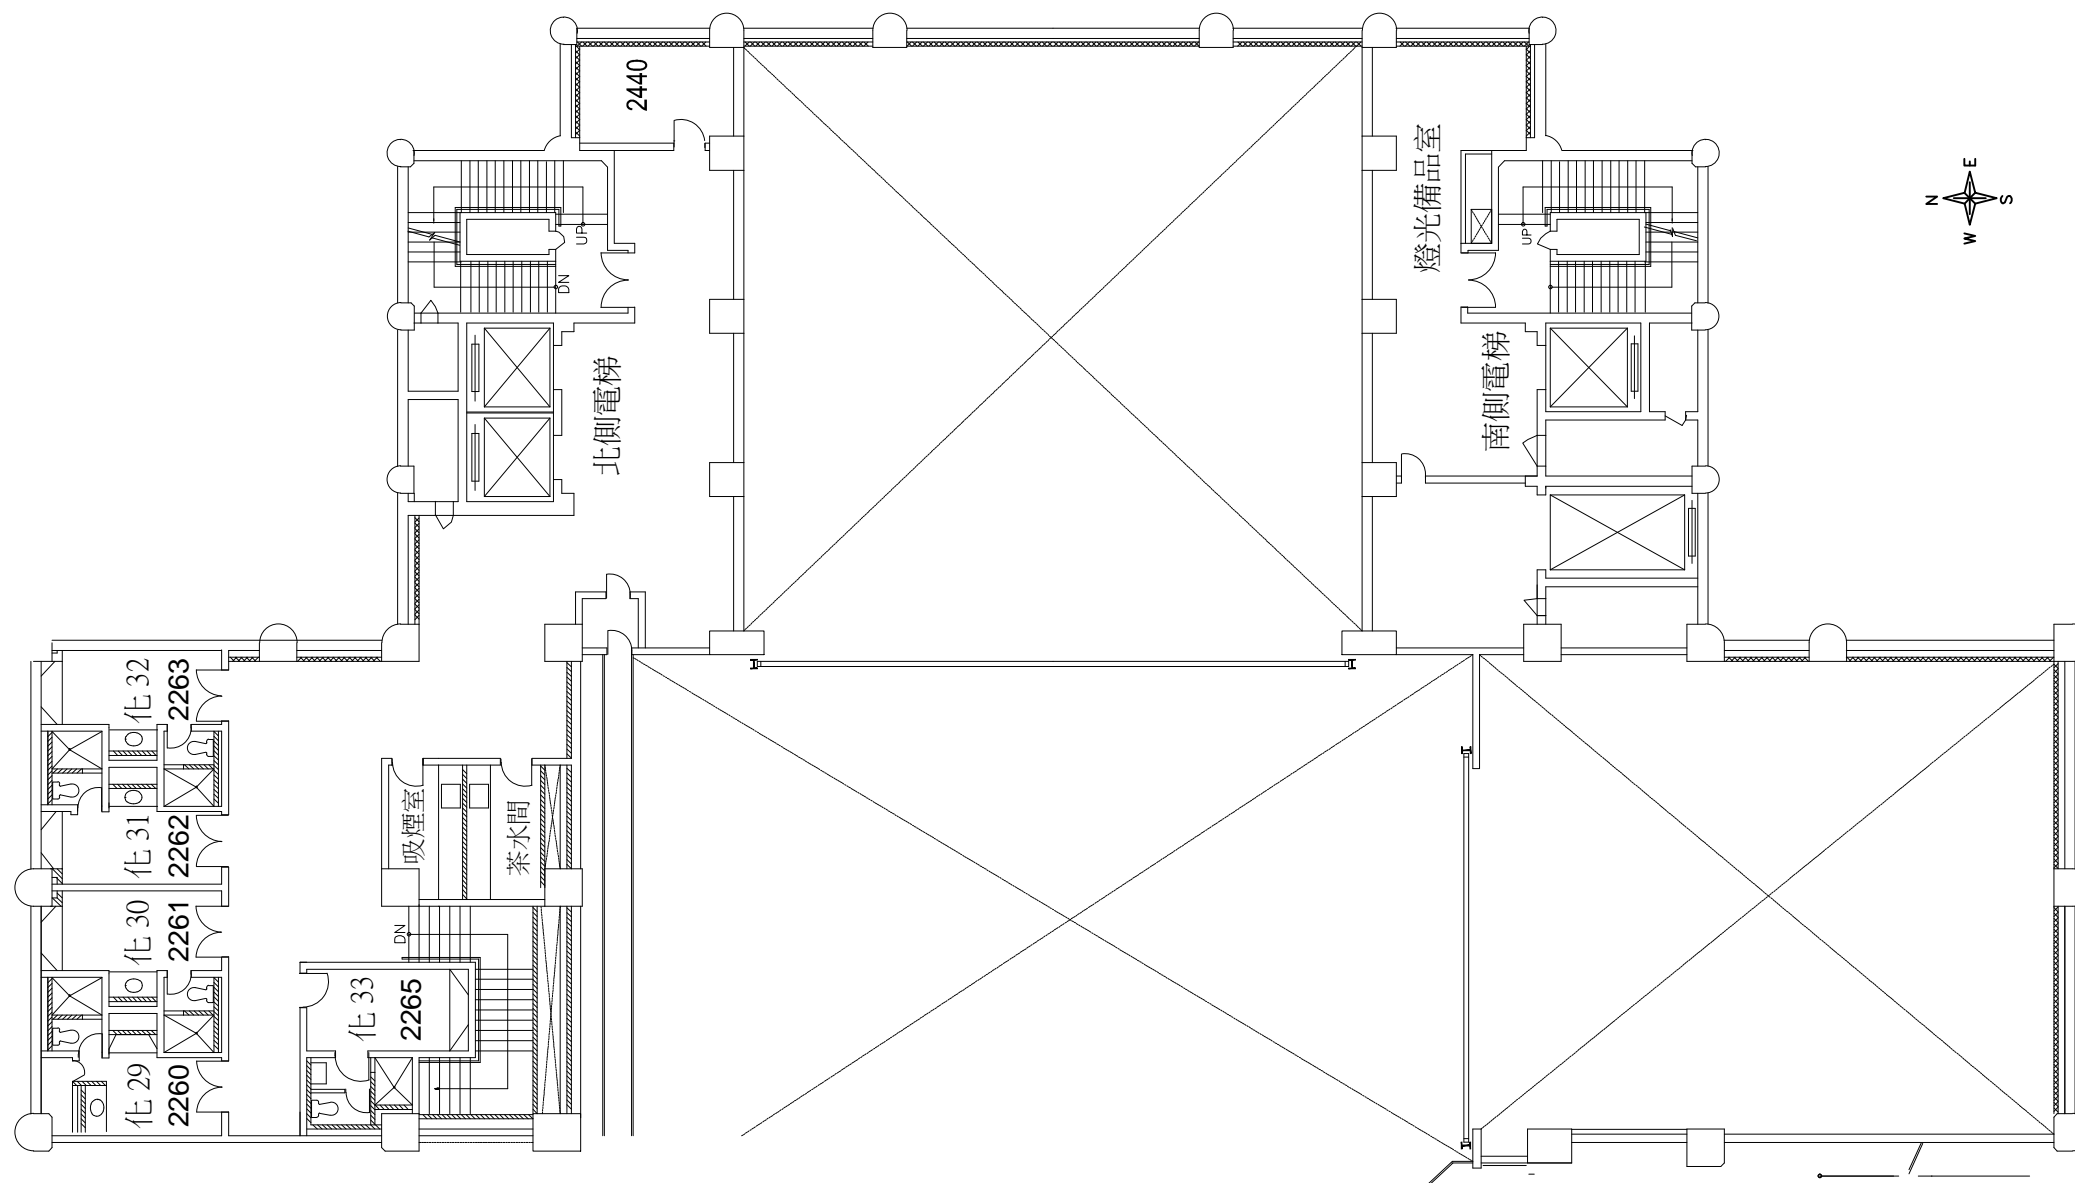

國家戲劇院
THE NATIONAL THEATER

PRODUCTION

DIRECTOR

DESIGNER

LIGHTING

SET UP

PERFORM

DRAWN BY

DATE

DRAWING TITLE

D-4 二樓後台化粧室平面圖
D-4 Floor Plan (2F dressing room)

SCALE : NO For A3

DRAWING DATE

2017 / 03

PRINT DATE